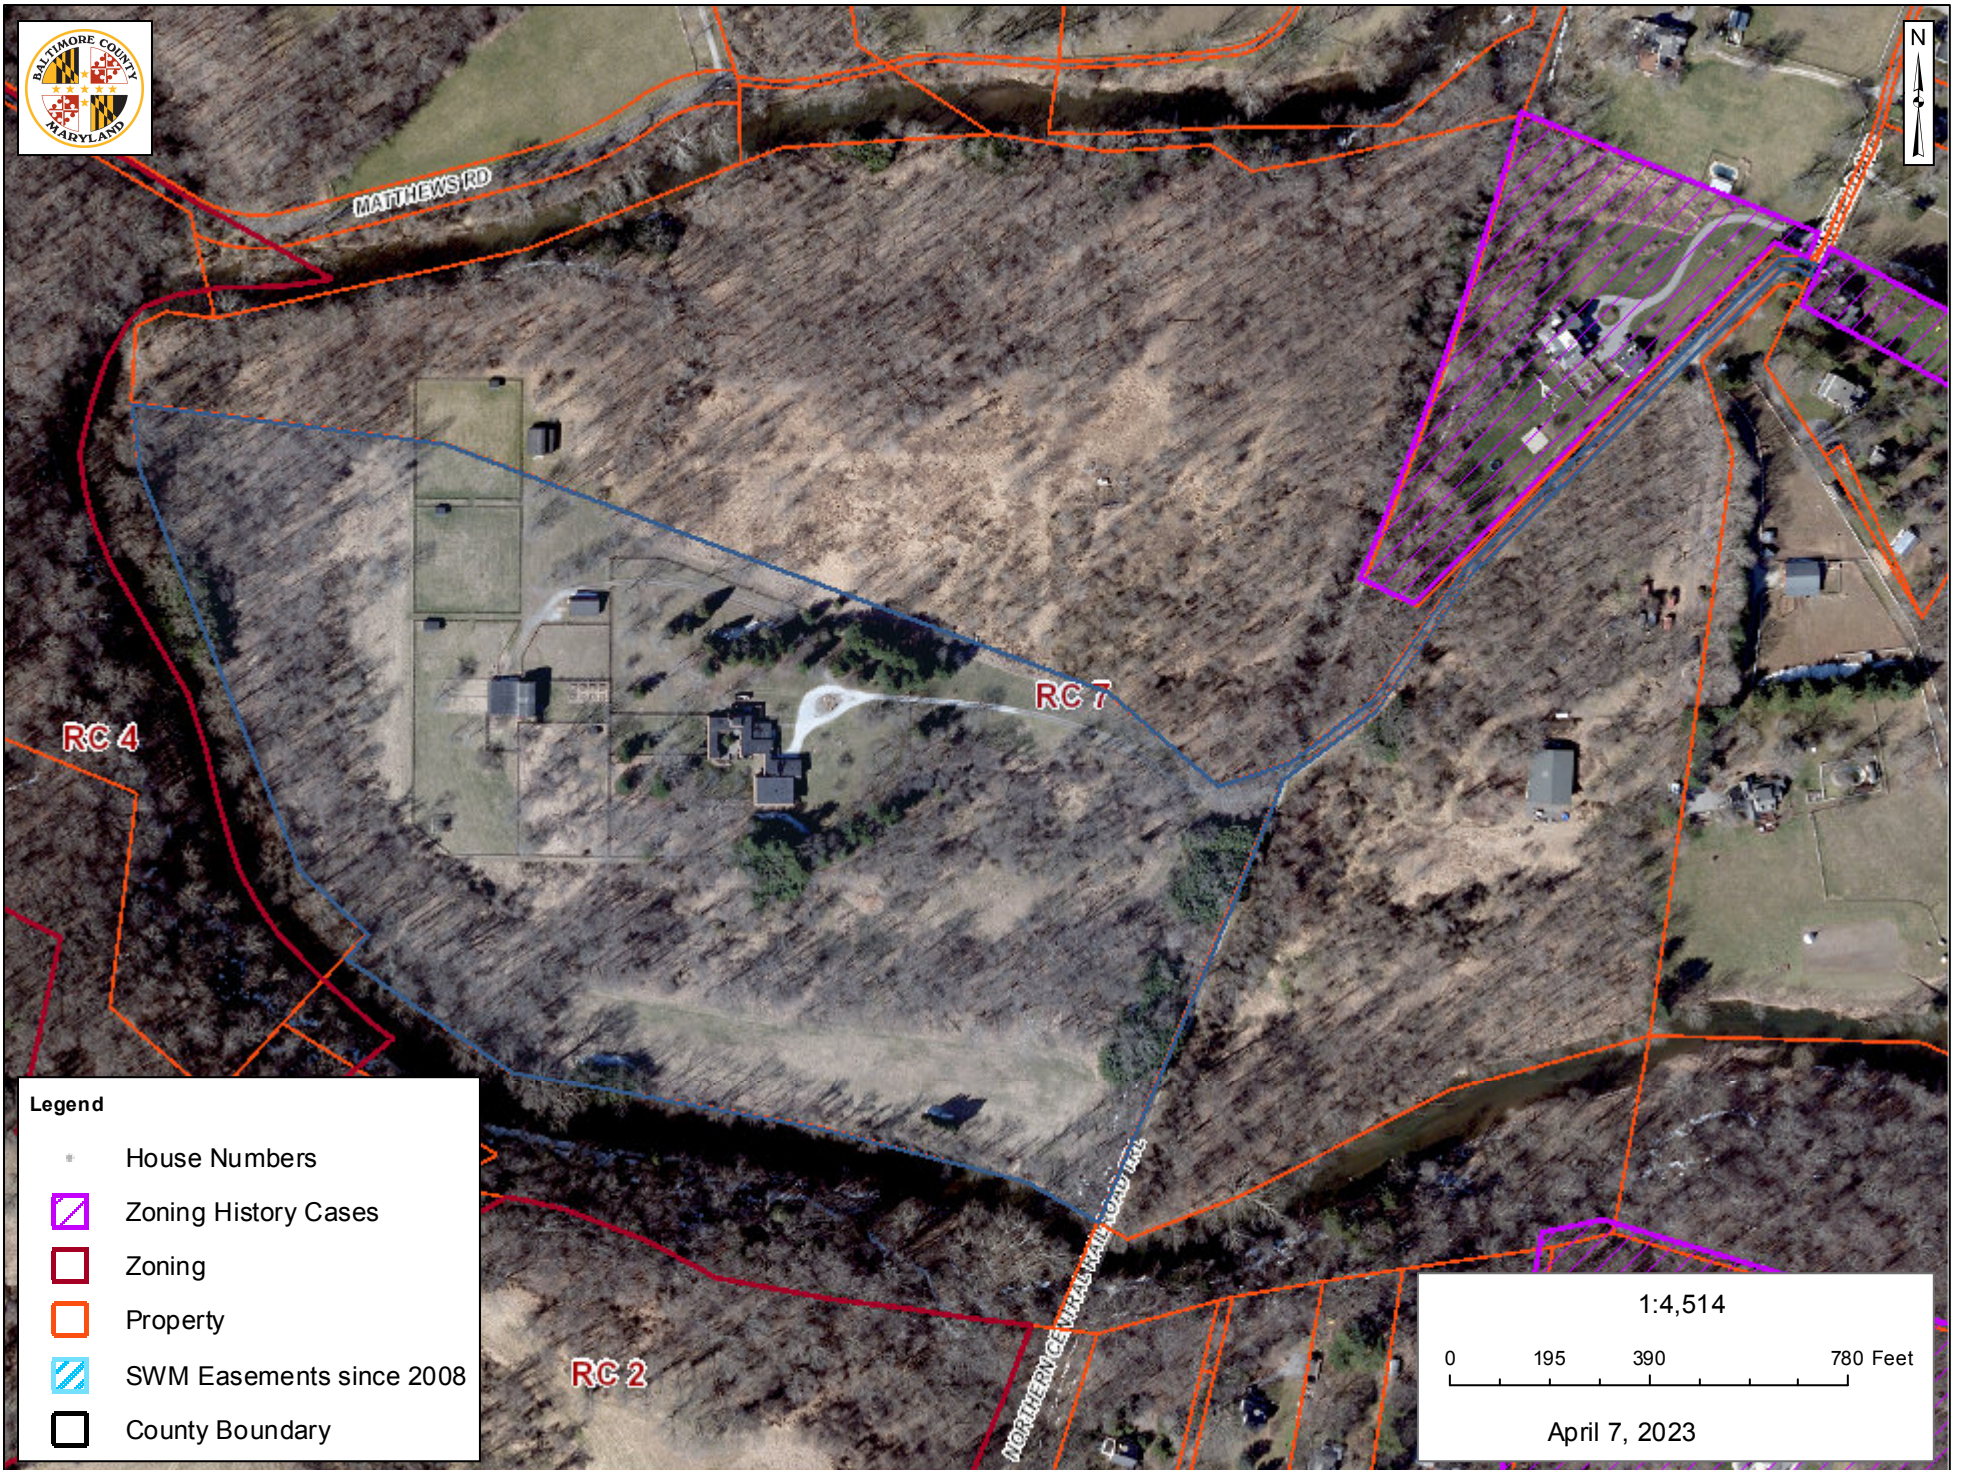

16504 Garfield Ave

Legend

- House Numbers
- Zoning History Cases
- Zoning
- Property
- SWM Easements since 2008
- County Boundary

1:4,514

0 195 390 780 Feet

April 7, 2023